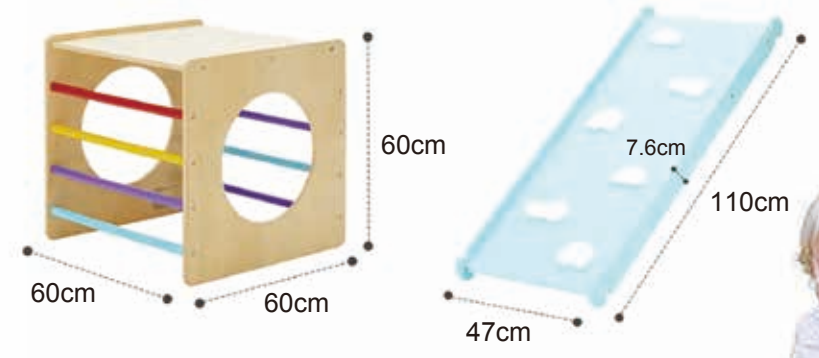

- Block: 26pcs
- Ball: Ø4 x 2pcs
- Color box

**3973**  
Large Building Blocks of Wood - 30pcs

- Brown box w/poster

**NEW PRODUCT**

**3949** Triangle Climbing Frame  
- Size: 85x70x75cm  
- Brown box w/poster

**NEW PRODUCT**

**8635** Hopscotch Game  
- Include 10 rings, 10 connectors, 2 skip discs  
- Ring size: Ø28cm  
- Color box

**3950** Jumbo Play Center  
- Triangle Play Center  
- Size: 60x80x70cm  
- Triangle Climbing Center  
- Size: 60x51x45cm  
- Square Play Center  
- Size: 60x60x60cm  
- Wood Slider x 2pcs  
- Size: 110x47x7.6cm  
- Brown box w/poster