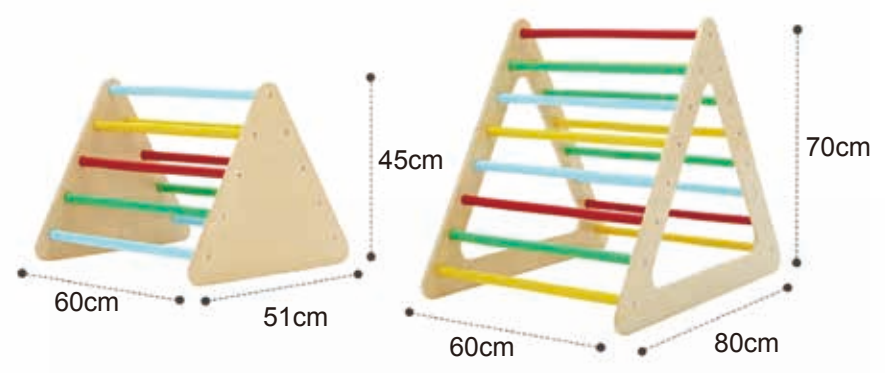

- Block: 26pcs
- Ball: Ø4 x 2pcs
- Color box

**3973**  
Large Building Blocks of Wood - 30pcs

- Brown box w/poster

**NEW PRODUCT**

**3949** Triangle Climbing Frame  
- Size: 85x70x75cm  
- Brown box w/poster

**NEW PRODUCT**

**8635** Hopscotch Game  
- Include 10 rings, 10 connectors, 2 skip discs  
- Ring size: Ø28cm  
- Color box

**3950** Jumbo Play Center  
- Triangle Play Center  
- Size: 60x80x70cm  
- Triangle Climbing Center  
- Size: 60x51x45cm  
- Square Play Center  
- Size: 60x60x60cm  
- Wood Slider x 2pcs  
- Size: 110x47x7.6cm  
- Brown box w/poster