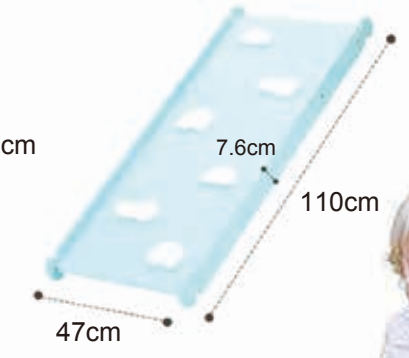

- Size: 40x120x44cm
- Brown box w/poster

**7721**  
Market Stall

- Size: 83x40x120cm
- Brown box w/poster

**7705**  
Wooden Kitchen Counter

- Size: 93x43x57cm
- Brown box w/poster

**3975**  
Wooden Blocks - 28pcs

- Block: 26pcs
- Ball: Ø4 x 2pcs
- Color box

**3973**  
Large Building Blocks of Wood - 30pcs

- Brown box w/poster

**NEW PRODUCT**

**3949** Triangle Climbing Frame  
- Size: 85x70x75cm  
- Brown box w/poster

**NEW PRODUCT**

**8635** Hopscotch Game  
- Include 10 rings, 10 connectors, 2 skip discs  
- Ring size: Ø28cm  
- Color box

**3950** Jumbo Play Center  
- Triangle Play Center  
- Size: 60x80x70cm  
- Triangle Climbing Center  
- Size: 60x51x45cm  
- Square Play Center  
- Size: 60x60x60cm  
- Wood Slider x 2pcs  
- Size: 110x47x7.6cm  
- Brown box w/poster