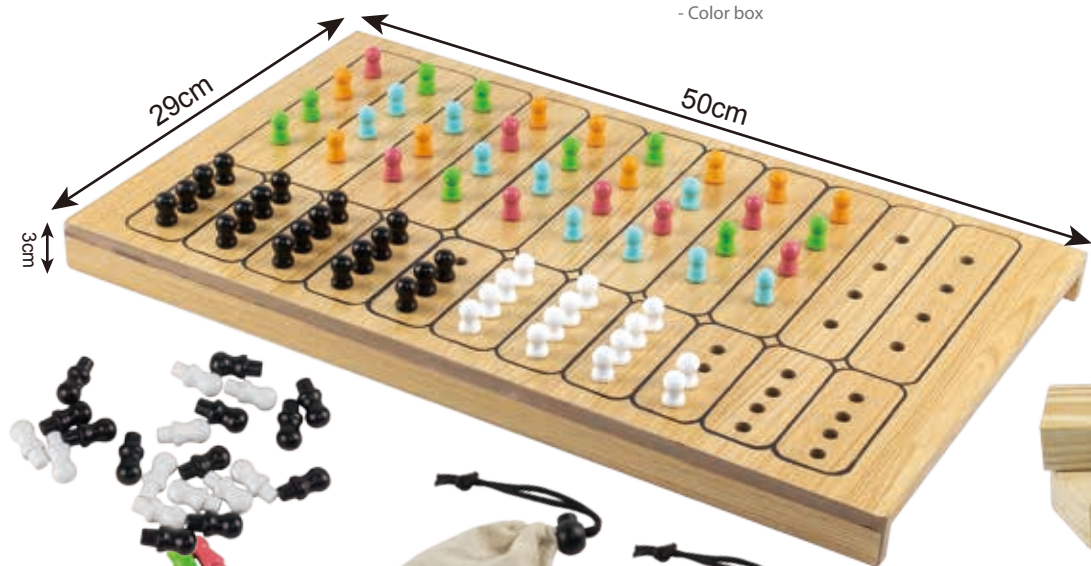

**3932**  
Table Ice Hockey

- Include 1 wooden board, 10pcs steel pucks
- Board: 48x37x3.4cm
- Steel pucks: Ø4x0.9cm
- Color box

**3923**  
Mister Mind XL

- Include 1 wooden board, 80pcs chess pieces
- Size: 50X29X3cm
- Color box

**3898**  
Giant Block - 60pcs

- Include 60 blocks
- Block size: 12x4x2.3cm
- Pine wood
- Color box

**3977**  
Sand Play Table

- Size: 90x90x60cm
- Brown box w/poster

**3899**  
Tie Tac Game

- Include 4 circle, 5 cross
- Size: 7x7x7cm
- Pine wood
- Color box

**3976**  
Wooden Beach Sand Mill

- Size: 32x30x60cm
- Brown box w/poster

3951  
Wood Garden Bench

- Size: 80x36x99cm
- Include 1 wash basin, 1 kettle & 4 tools, 3 vase
- Brown box w/poster

3952  
Beach Table

- Size: 80x50x48.5cm
- Brown box w/poster

3953  
Kids Picnic Table

- Size: 89x78.5x58.5cm
- Brown box w/poster

3930  
Wooden Block W/Pattern

- Include 8 bevel wood, 1 round wood
- Bevel wood:  $\Phi$  4 X H 16cm
- Round wood:  $\Phi$  4 X H 20cm
- Color box