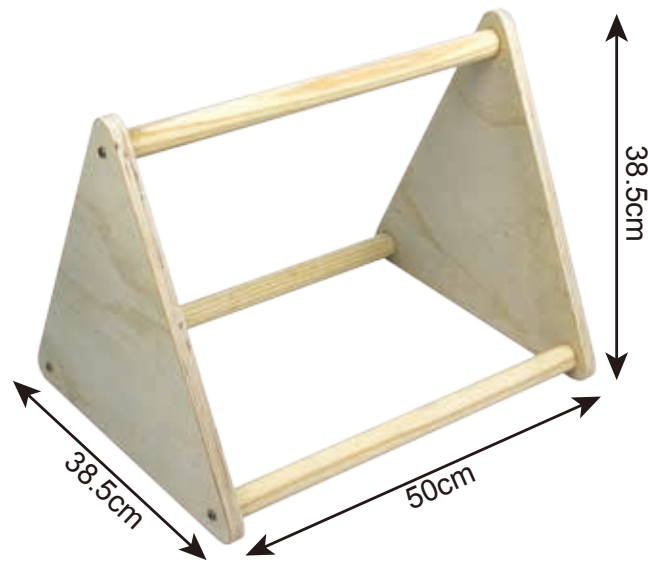

**3976**  
Wooden Beach Sand Mill

- Size: 32x30x60cm
- Brown box w/poster

3951  
Wood Garden Bench

- Size: 80x36x99cm
- Include 1 wash basin, 1 kettle & 4 tools, 3 vase
- Brown box w/poster

3952  
Beach Table

- Size: 80x50x48.5cm
- Brown box w/poster

3953  
Kids Picnic Table

- Size: 89x78.5x58.5cm
- Brown box w/poster

3930  
Wooden Block W/Pattern

- Include 8 bevel wood, 1 round wood
- Bevel wood:  $\Phi$  4 X H 16cm
- Round wood:  $\Phi$  4 X H 20cm
- Color box

3927  
Triangle Puzzle Game

- Include 35pcs puzzle
- Color box

**3956** Triangle Play Center & Triangle Climbing Center

- Triangle Play Center
- Size: 60x59x59cm
- Triangle Climbing Center
- Size: 50x38.5x38.5cm
- Brown box w/poster

**3957** Balance Board

- Size: 70x40x20cm
- Brown box w/poster

**3958** Multi-Function Rocking Chair

- Size: 80x42x50cm
- Brown box w/poster

**3955** Play Center - Climb & Roller

- Climbing Wood Frame
- Size: 60x60x61.5cm
- Cylindrical Roller
- Size:  $\Phi$ 44x50.5cm
- Brown box w/poster