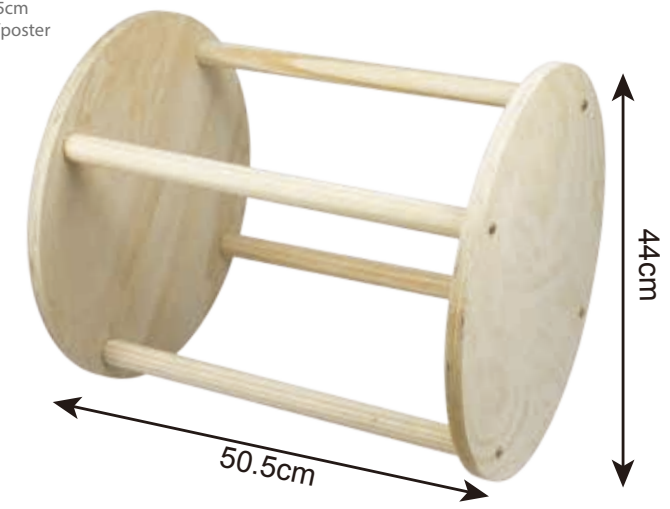

- Size: 80x50x48.5cm
- Brown box w/poster

3953  
Kids Picnic Table

- Size: 89x78.5x58.5cm
- Brown box w/poster

3930  
Wooden Block W/Pattern

- Include 8 bevel wood, 1 round wood
- Bevel wood:  $\Phi$  4 X H 16cm
- Round wood:  $\Phi$  4 X H 20cm
- Color box

3927  
Triangle Puzzle Game

- Include 35pcs puzzle
- Color box

**3956** Triangle Play Center & Triangle Climbing Center

- Triangle Play Center
- Size: 60x59x59cm
- Triangle Climbing Center
- Size: 50x38.5x38.5cm
- Brown box w/poster

**3957** Balance Board

- Size: 70x40x20cm
- Brown box w/poster

**3958** Multi-Function Rocking Chair

- Size: 80x42x50cm
- Brown box w/poster

**3955** Play Center - Climb & Roller

- Climbing Wood Frame
- Size: 60x60x61.5cm
- Cylindrical Roller
- Size:  $\Phi$ 44x50.5cm
- Brown box w/poster

**3959** Rainbow Rocking Chair

- Size: 78x42x40cm
- Brown box w/poster

**7655**  
Wooden 4 In A Row

- Include 1 board, 21 red chips, 21 blue chips
- Size: 37x18x27cm
- Chips size: Ø3.5x0.5cm
- Color box

**3961**  
Wood Slider & Climbing Set