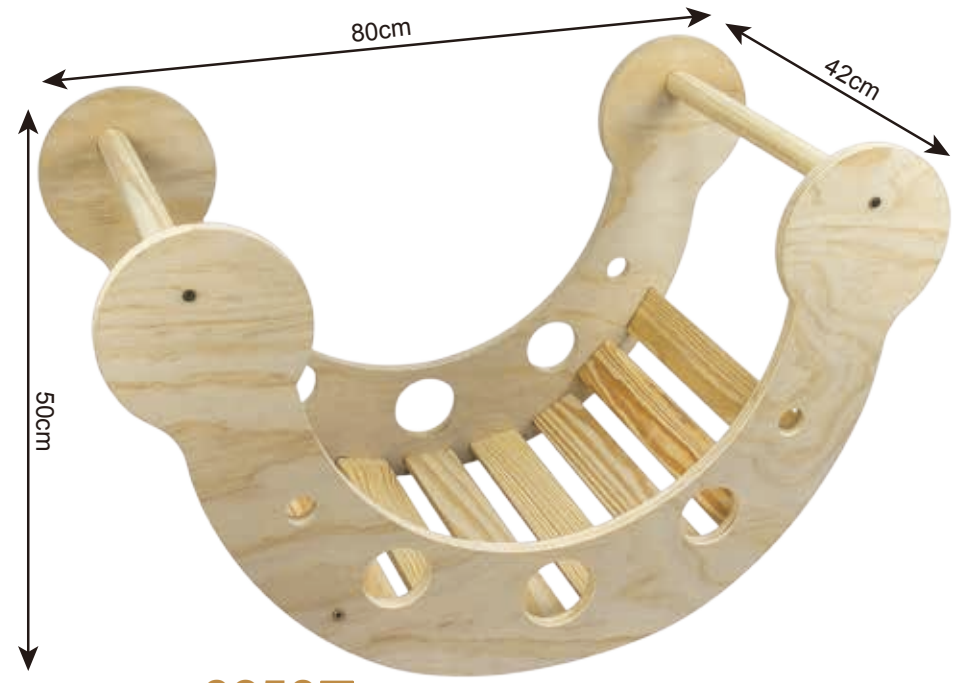

- Size: 80x50x48.5cm
- Brown box w/poster

3953  
Kids Picnic Table

- Size: 89x78.5x58.5cm
- Brown box w/poster

3930  
Wooden Block W/Pattern

- Include 8 bevel wood, 1 round wood
- Bevel wood:  $\Phi$  4 X H 16cm
- Round wood:  $\Phi$  4 X H 20cm
- Color box

3927  
Triangle Puzzle Game

- Include 35pcs puzzle
- Color box

**3956** Triangle Play Center & Triangle Climbing Center

- Triangle Play Center
- Size: 60x59x59cm
- Triangle Climbing Center
- Size: 50x38.5x38.5cm
- Brown box w/poster

**3957** Balance Board

- Size: 70x40x20cm
- Brown box w/poster

**3958** Multi-Function Rocking Chair

- Size: 80x42x50cm
- Brown box w/poster

**3955** Play Center - Climb & Roller

- Climbing Wood Frame
- Size: 60x60x61.5cm
- Cylindrical Roller
- Size:  $\Phi$ 44x50.5cm
- Brown box w/poster

**3959** Rainbow Rocking Chair

- Size: 78x42x40cm
- Brown box w/poster

**7655**  
Wooden 4 In A Row

- Include 1 board, 21 red chips, 21 blue chips
- Size: 37x18x27cm
- Chips size: Ø3.5x0.5cm
- Color box

**3961**  
Wood Slider & Climbing Set