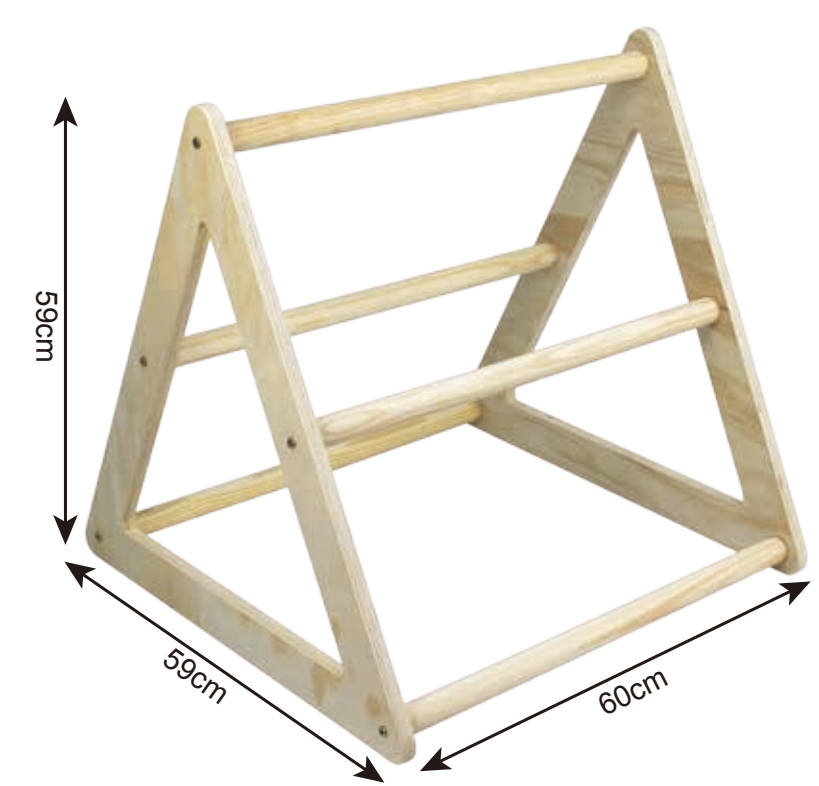

**3976**  
Wooden Beach Sand Mill

- Size: 32x30x60cm
- Brown box w/poster

3951  
Wood Garden Bench

- Size: 80x36x99cm
- Include 1 wash basin, 1 kettle & 4 tools, 3 vase
- Brown box w/poster

3952  
Beach Table

- Size: 80x50x48.5cm
- Brown box w/poster

3953  
Kids Picnic Table

- Size: 89x78.5x58.5cm
- Brown box w/poster

3930  
Wooden Block W/Pattern

- Include 8 bevel wood, 1 round wood
- Bevel wood:  $\Phi$  4 X H 16cm
- Round wood:  $\Phi$  4 X H 20cm
- Color box

3927  
Triangle Puzzle Game

- Include 35pcs puzzle
- Color box

**3956** Triangle Play Center & Triangle Climbing Center

- Triangle Play Center
- Size: 60x59x59cm
- Triangle Climbing Center
- Size: 50x38.5x38.5cm
- Brown box w/poster

**3957** Balance Board

- Size: 70x40x20cm
- Brown box w/poster

**3958** Multi-Function Rocking Chair

- Size: 80x42x50cm
- Brown box w/poster

**3955** Play Center - Climb & Roller

- Climbing Wood Frame
- Size: 60x60x61.5cm
- Cylindrical Roller
- Size:  $\Phi$ 44x50.5cm
- Brown box w/poster