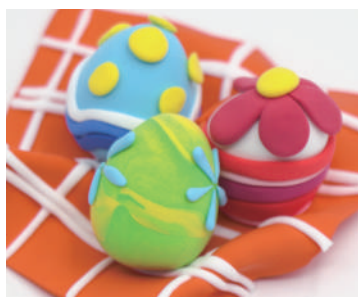

Packaging: 15g for each color of clay with an air-tightened box.

LitoJoy Magic Light Clay 1.0

Box to creativity

MLC24s01

Product name: LitoJoy Magic Light Clay - 24 colors

Content: 24 colors of light clay, foam balls, instruction book, accessories

Packaging: 15g for each color of clay with an air-tightened box.

MLC2401

Product name: LitoJoy Magic Light Clay - 24 colors

Content: 24 colors of light clay, foam balls, instruction book, accessories

Packaging: 20g for each color of clay with an air-tightened box.